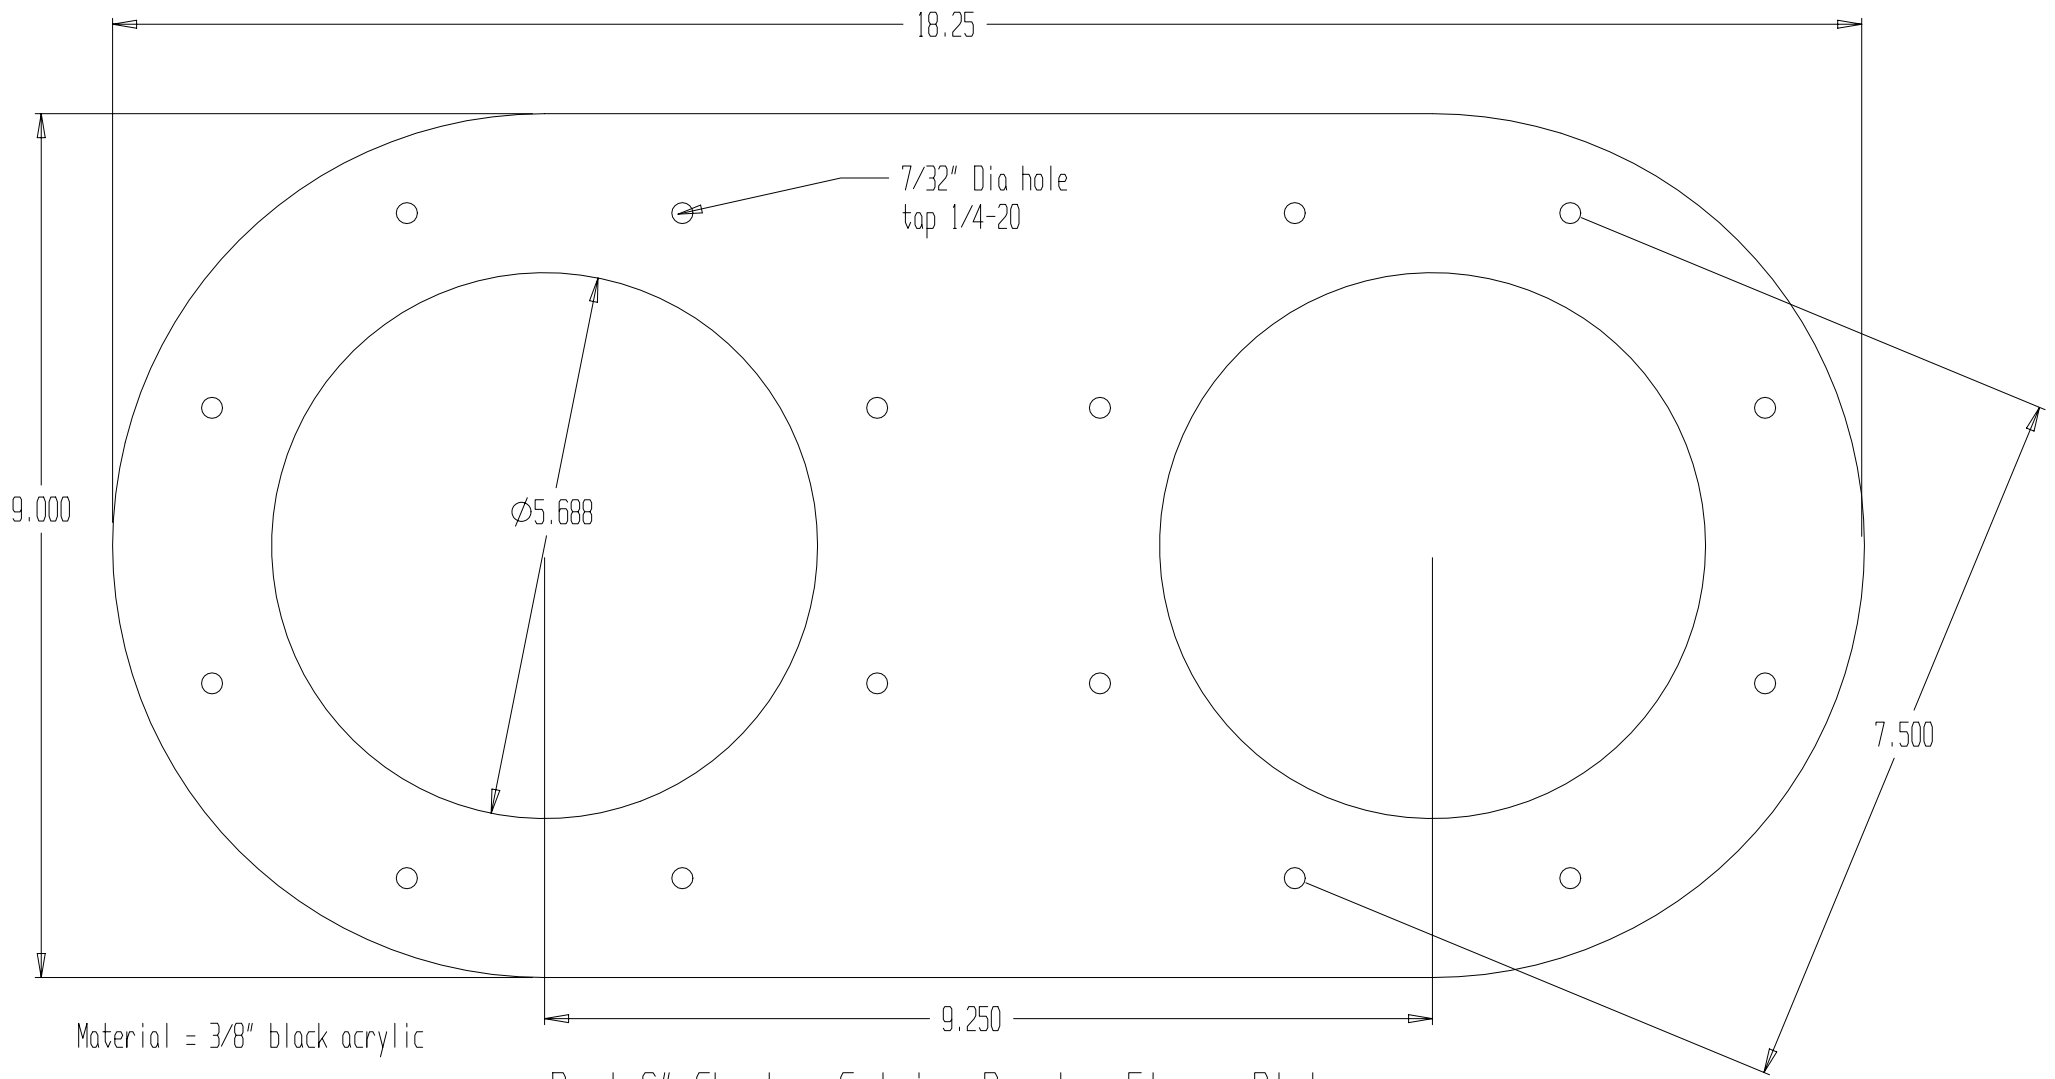

Pump Connections - Isometric View

Mag3 pump

1/2" slip to mail thread insert

1/2" "T" slip / slip / slip

1/2" x 1 1/2" sch 40 insert

1/2" slip / slip union

1/2" "T" slip / slip / thread

1/2" x 1 1/2" sch 40 insert

1/2" 90 elbow

1/2" Slip insert%
3/8" thread

1/2" x 1 1/2" sch 40 insert

1/2" x 1 1/2" sch 40 insert

Dual 6" Chamber Calcium Reactor Flange Plate

5/16" Bolt holes

Removable Top Plates

Bubble Counter Mounting Plate