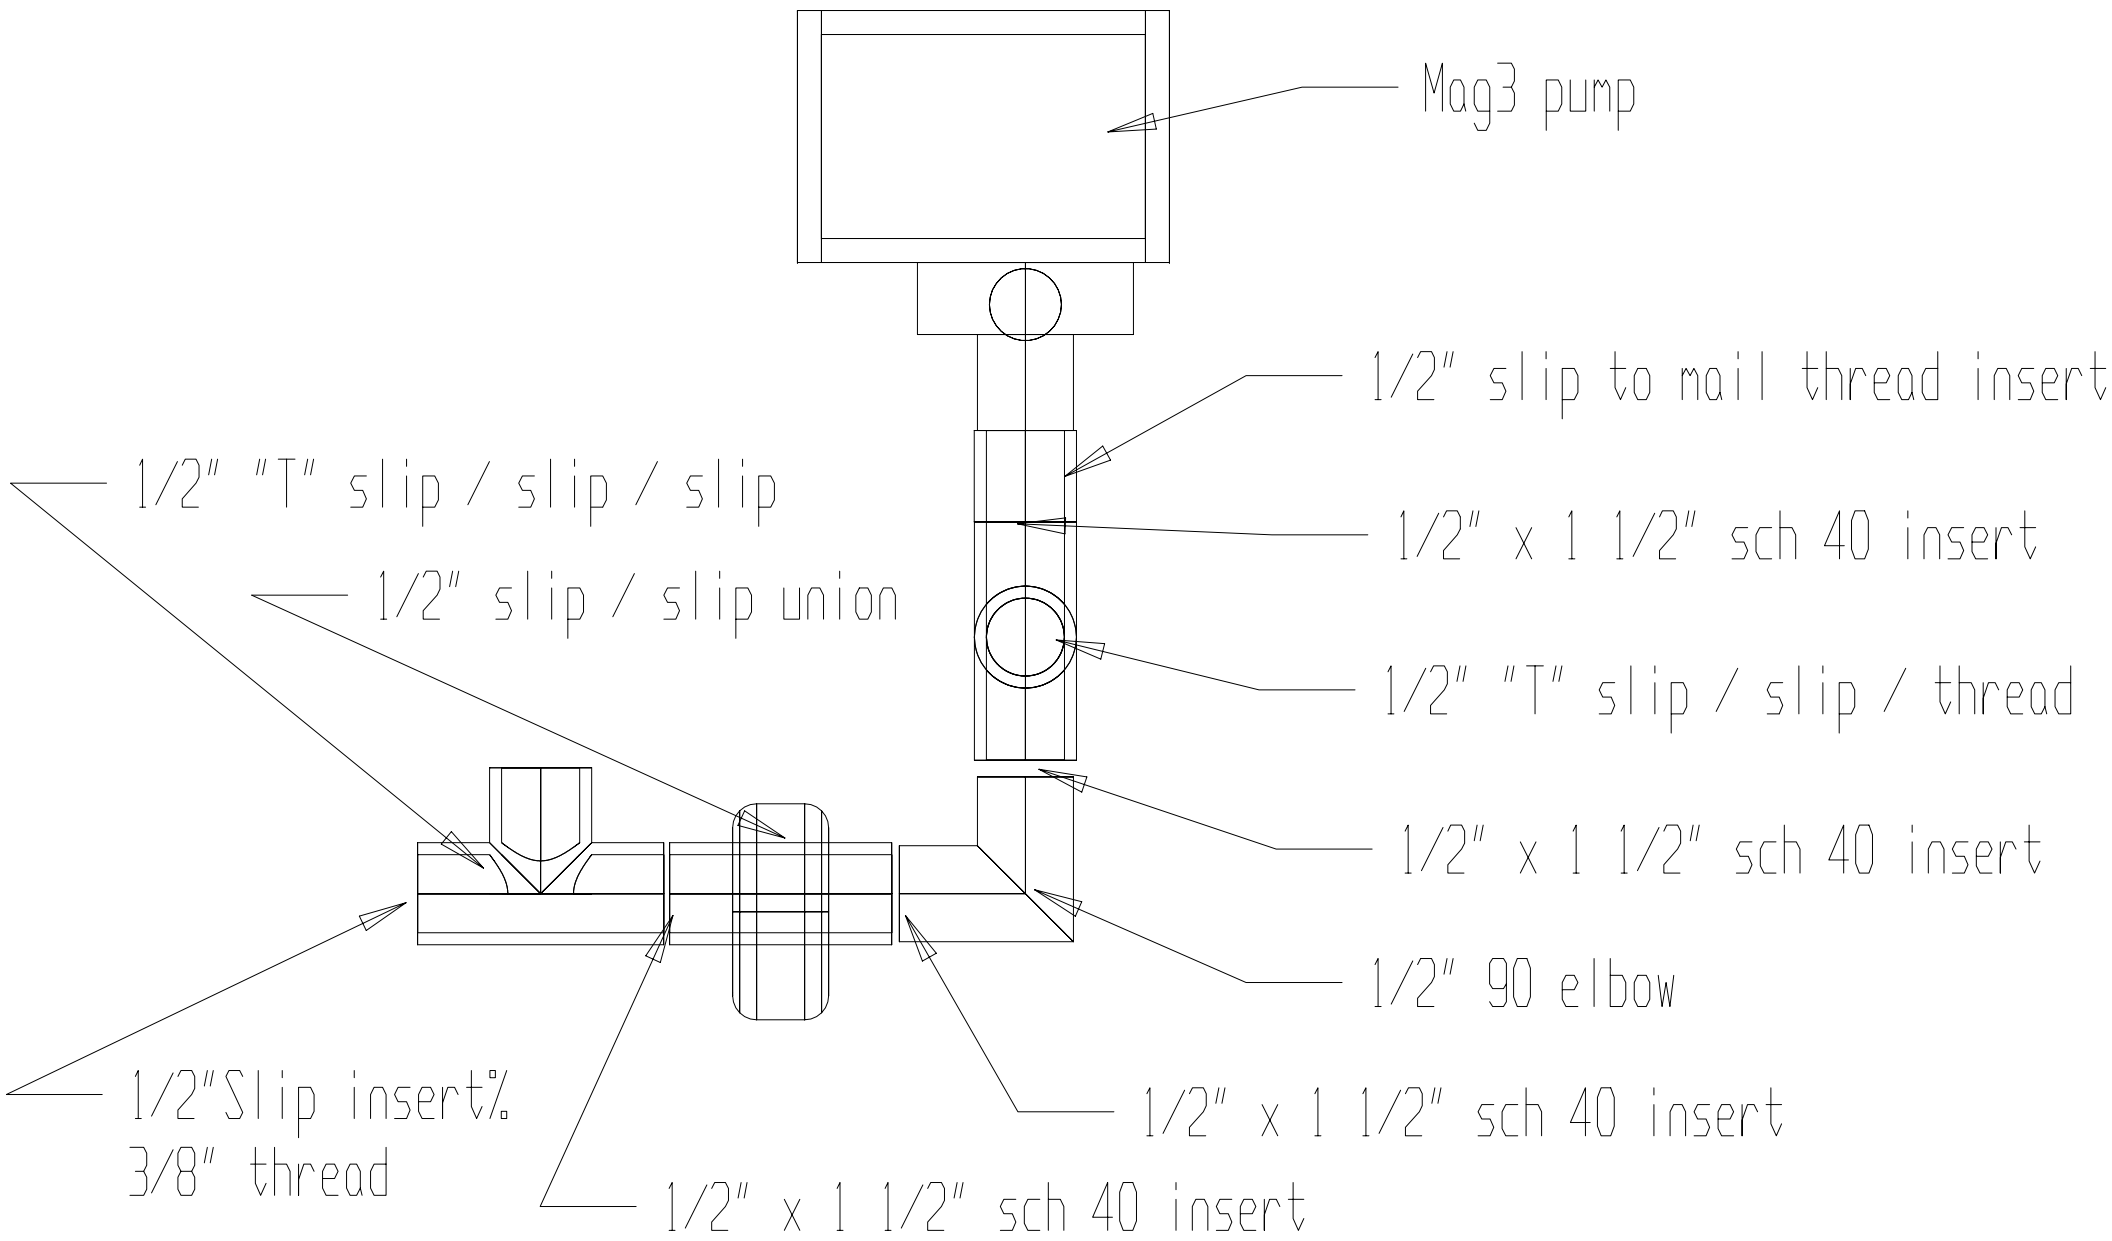

Dual Chamber Calcium Reactor - Front View

Dual Chamber Calcium Reactor - Right End View

Dual Chamber Calcium Reactor - Rear View

Dual Chamber Calcium Reactor - Rear View

Dual Chamber Calcium Reactor - Plan View

Pump Connections - Isometric View

Mag3 pump

1/2" slip to mail thread insert

1/2" "T" slip / slip / slip

1/2" x 1 1/2" sch 40 insert

1/2" slip / slip union

1/2" "T" slip / slip / thread

1/2" x 1 1/2" sch 40 insert

1/2" 90 elbow

1/2" Slip insert%
3/8" thread

1/2" x 1 1/2" sch 40 insert

1/2" x 1 1/2" sch 40 insert

Dual 6" Chamber Calcium Reactor Flange Plate

5/16" Bolt holes

Removable Top Plates

Bubble Counter Mounting Plate