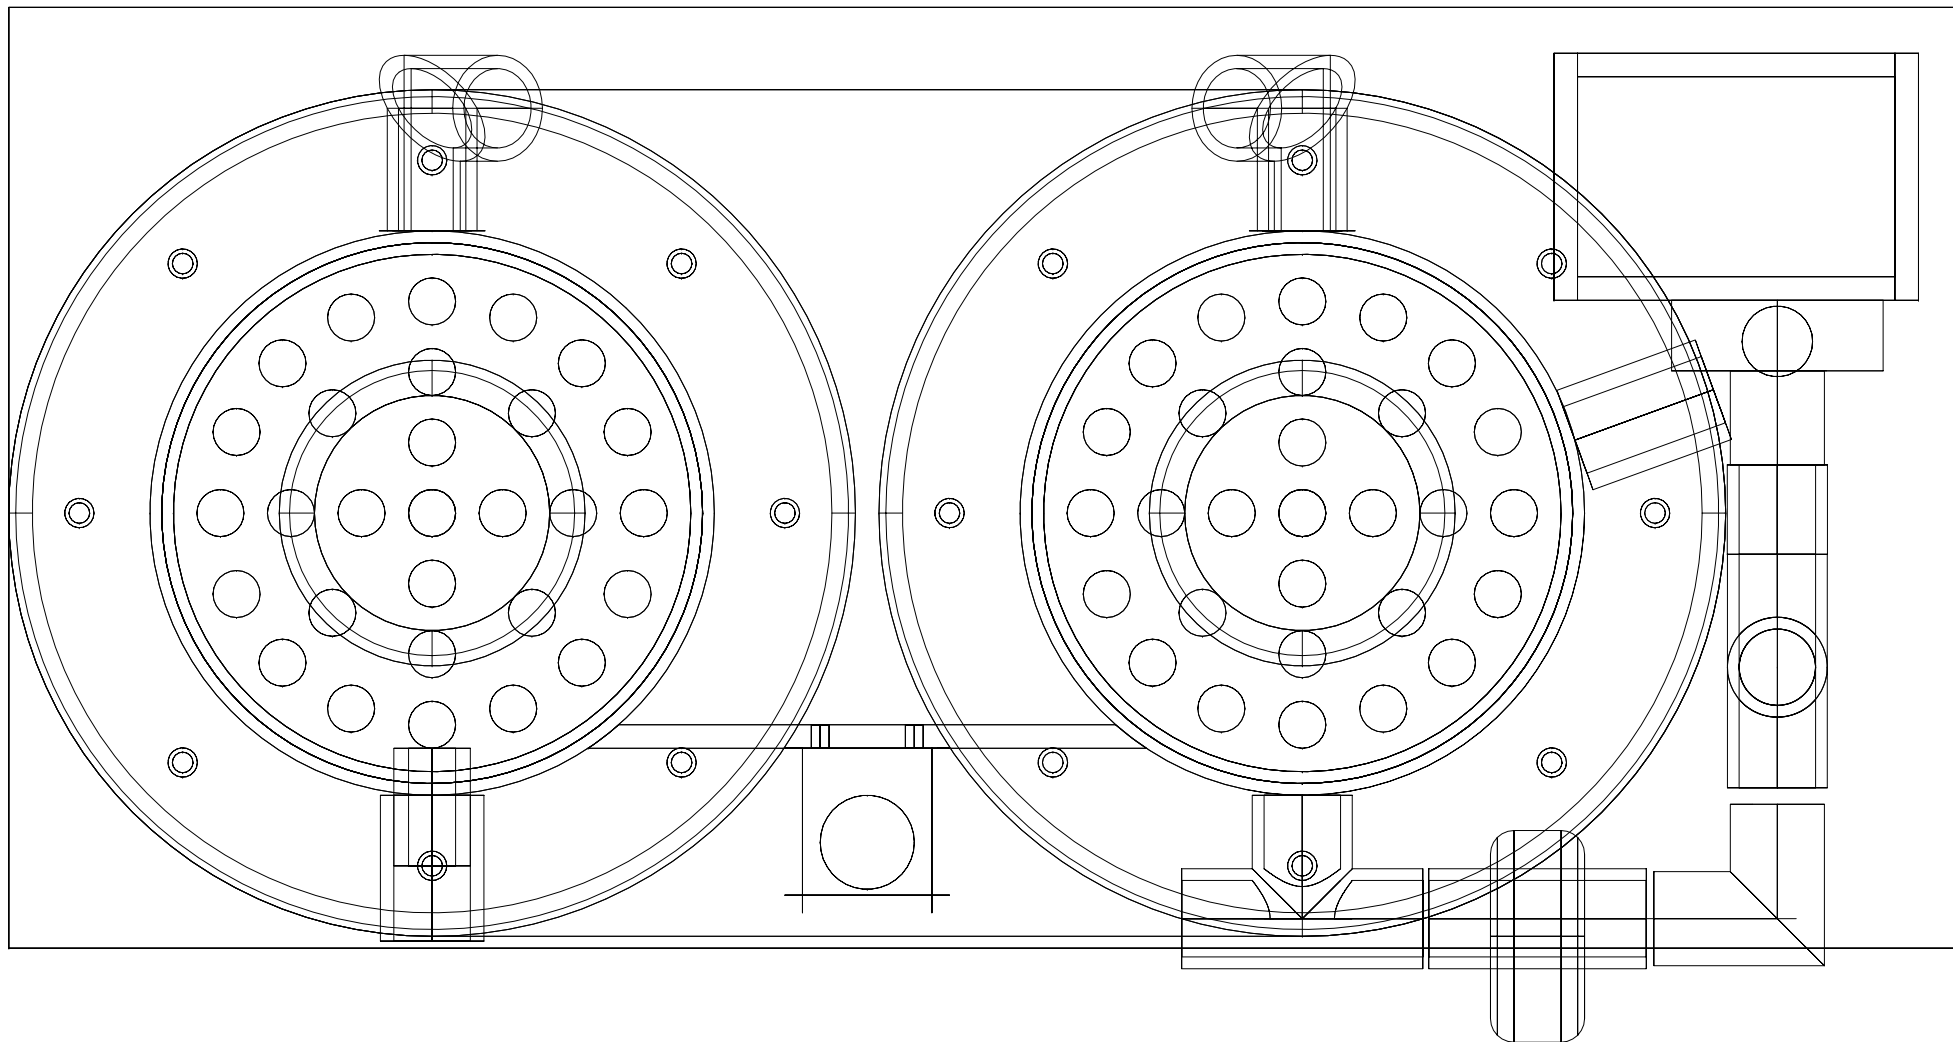

Dual Chamber Calcium Reactor - Front View

Dual Chamber Calcium Reactor - Right End View

Dual Chamber Calcium Reactor - Rear View

Dual Chamber Calcium Reactor - Rear View

Dual Chamber Calcium Reactor - Plan View

Pump Connections - Isometric View

Mag3 pump

1/2" slip to mail thread insert

1/2" "T" slip / slip / slip

1/2" x 1 1/2" sch 40 insert

1/2" slip / slip union

1/2" "T" slip / slip / thread

1/2" x 1 1/2" sch 40 insert

1/2" 90 elbow

1/2" Slip insert%
3/8" thread

1/2" x 1 1/2" sch 40 insert

1/2" x 1 1/2" sch 40 insert

Dual 6" Chamber Calcium Reactor Flange Plate

5/16" Bolt holes

Removable Top Plates

Bubble Counter Mounting Plate