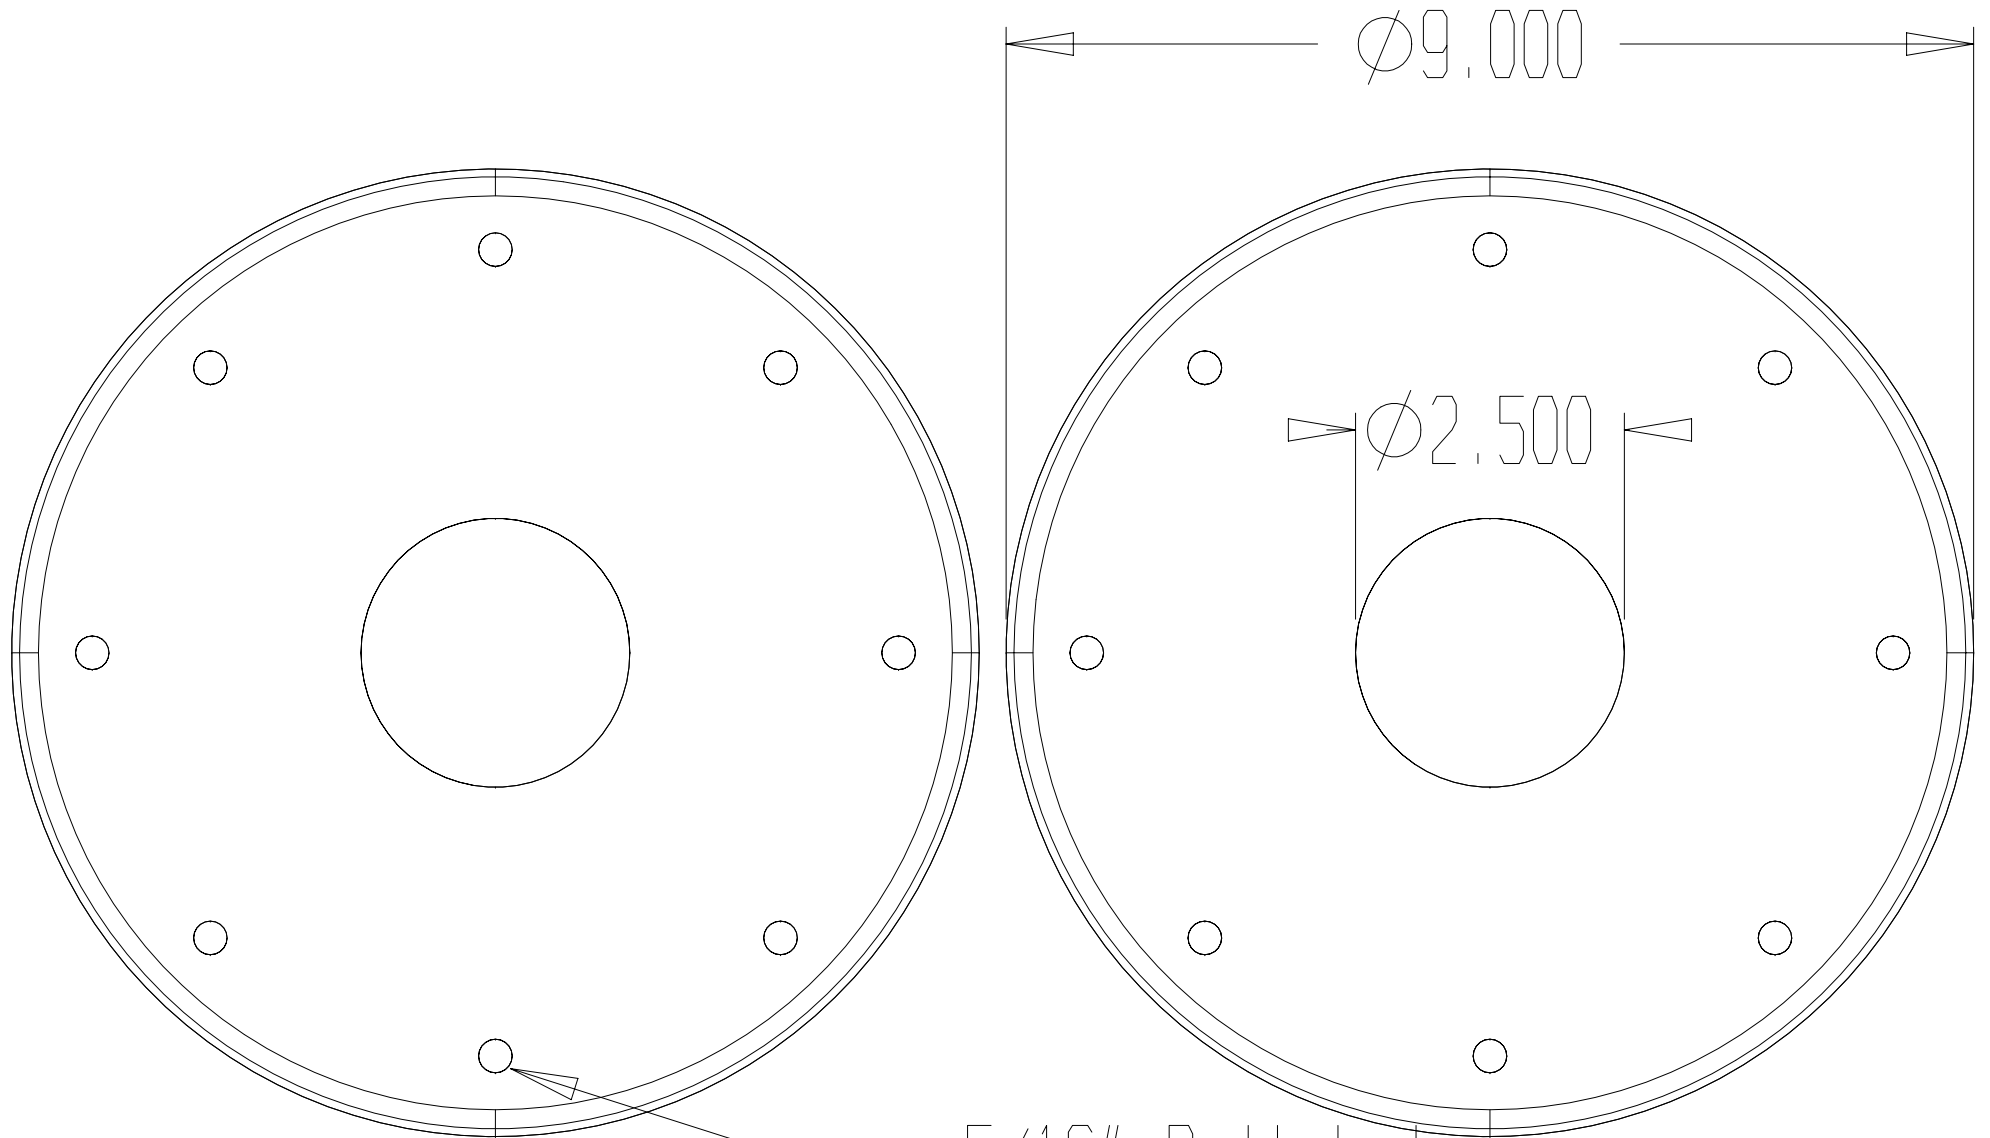

Pump Connections - Isometric View

Mag3 pump

1/2" slip to mail thread insert

1/2" "T" slip / slip / slip

1/2" x 1 1/2" sch 40 insert

1/2" slip / slip union

1/2" "T" slip / slip / thread

1/2" x 1 1/2" sch 40 insert

1/2" 90 elbow

1/2" Slip insert%
3/8" thread

1/2" x 1 1/2" sch 40 insert

1/2" x 1 1/2" sch 40 insert

Dual 6" Chamber Calcium Reactor Flange Plate

5/16" Bolt holes

Removable Top Plates

Bubble Counter Mounting Plate