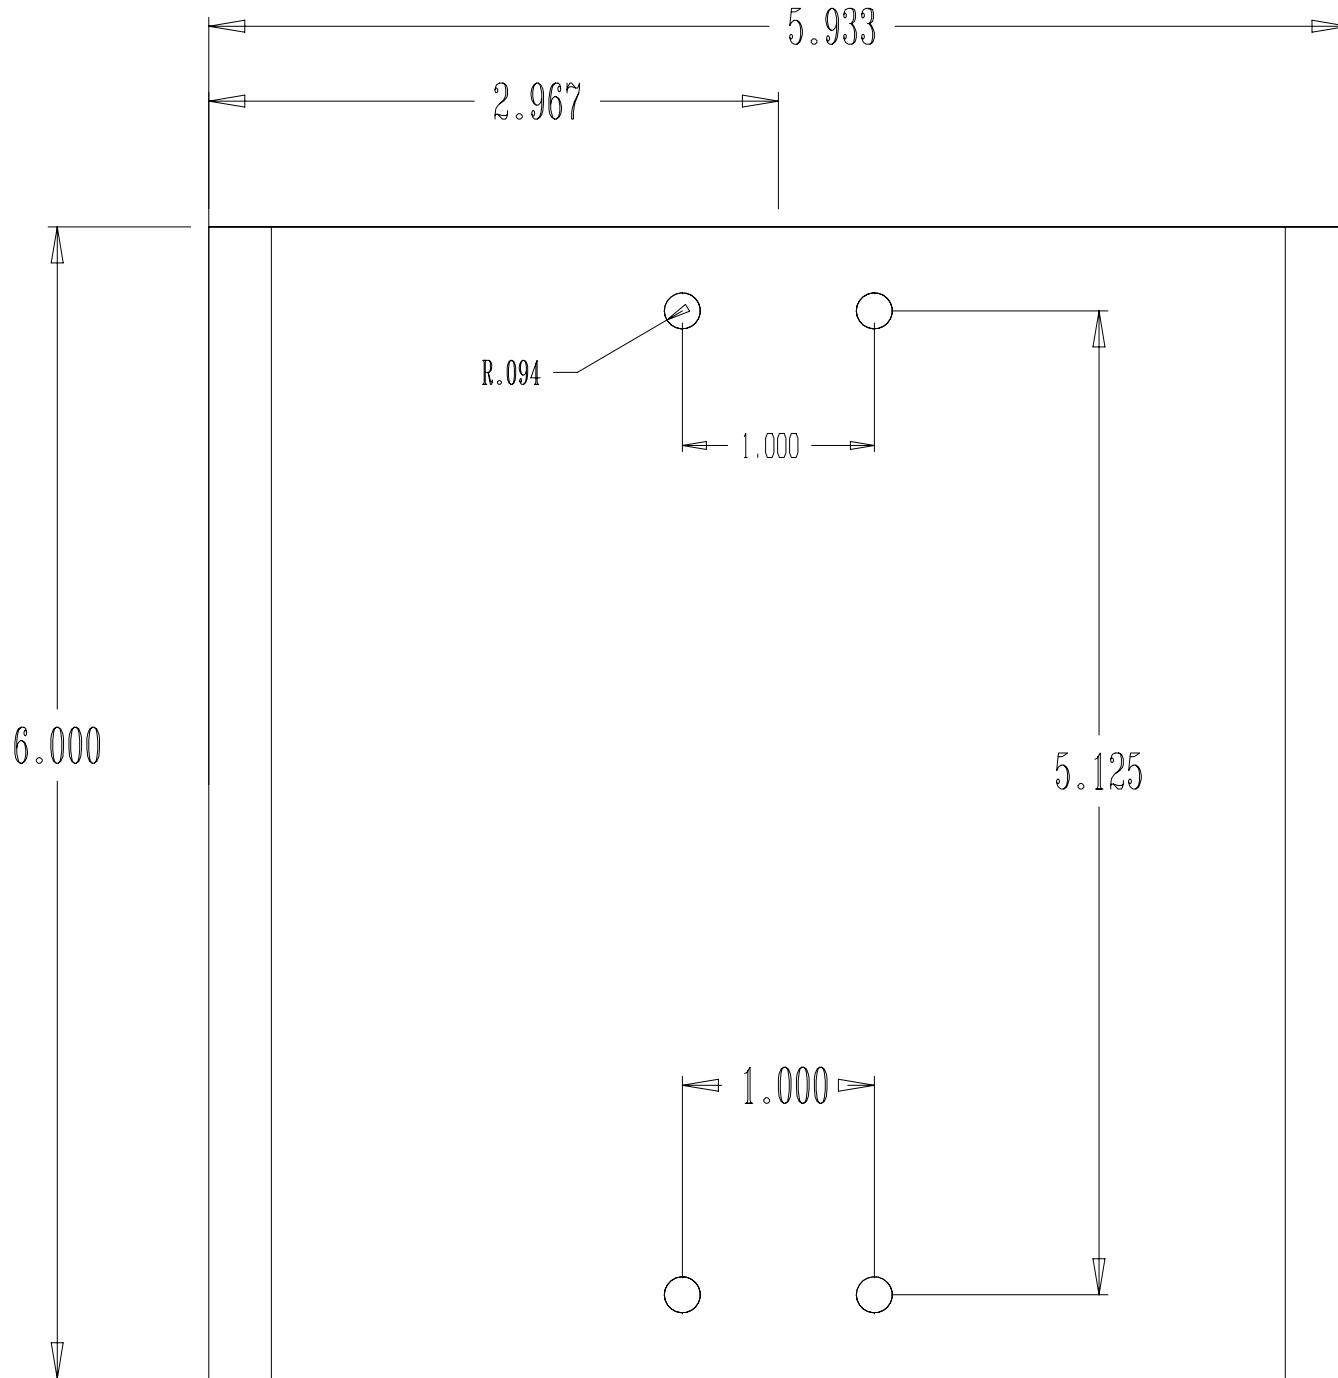

Pump Connections - Isometric View

Mag3 pump

1/2" slip to mail thread insert

1/2" "T" slip / slip / slip

1/2" x 1 1/2" sch 40 insert

1/2" slip / slip union

1/2" "T" slip / slip / thread

1/2" x 1 1/2" sch 40 insert

1/2" 90 elbow

1/2" Slip insert%
3/8" thread

1/2" x 1 1/2" sch 40 insert

1/2" x 1 1/2" sch 40 insert

Dual 6" Chamber Calcium Reactor Flange Plate

5/16" Bolt holes

Removable Top Plates

Bubble Counter Mounting Plate