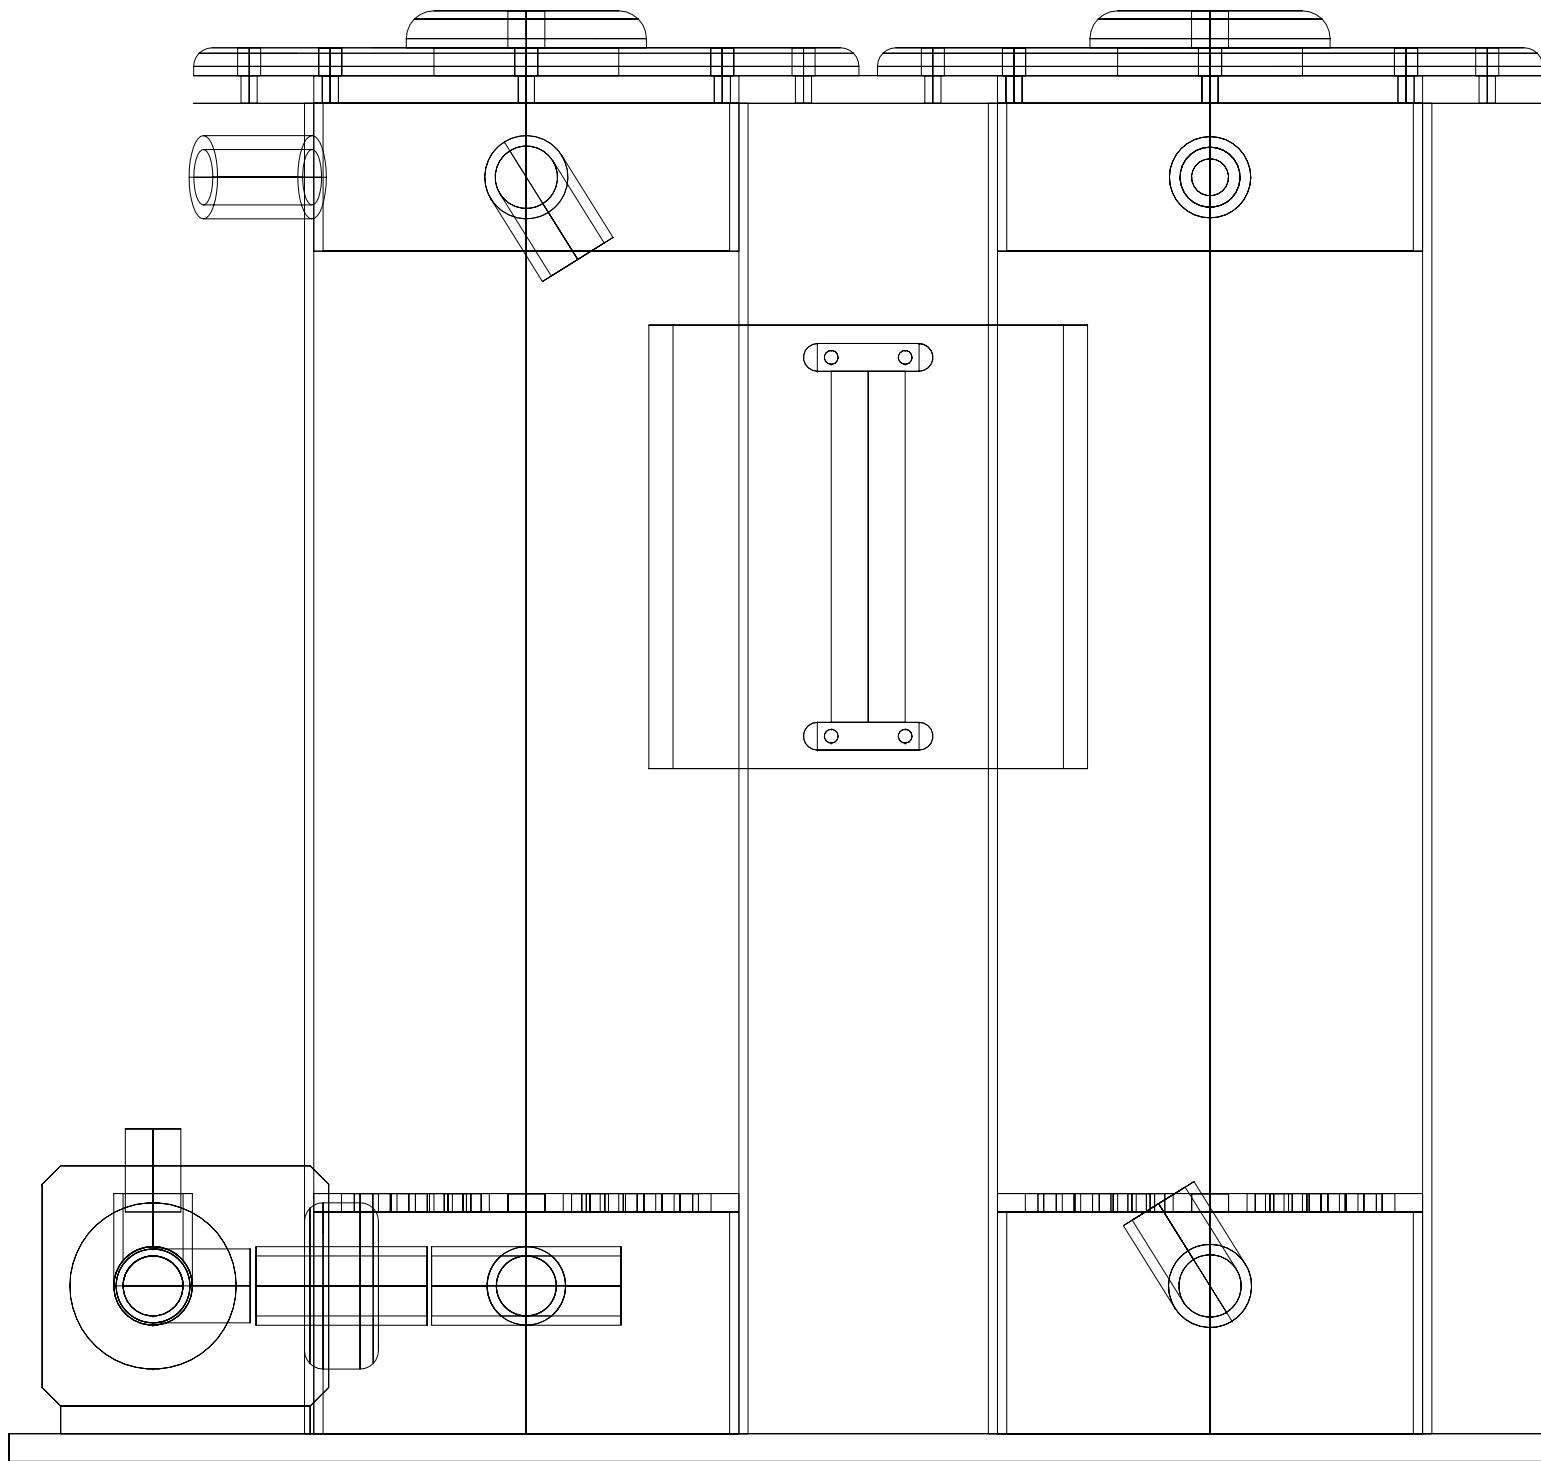

Dual Chamber Calcium Reactor - Front View

Dual Chamber Calcium Reactor - Right End View

Dual Chamber Calcium Reactor - Rear View

Dual Chamber Calcium Reactor - Rear View

Dual Chamber Calcium Reactor - Plan View

Pump Connections - Isometric View

Mag3 pump

1/2" slip to mail thread insert

1/2" "T" slip / slip / slip

1/2" x 1 1/2" sch 40 insert

1/2" slip / slip union

1/2" "T" slip / slip / thread

1/2" x 1 1/2" sch 40 insert

1/2" 90 elbow

1/2" Slip insert%
3/8" thread

1/2" x 1 1/2" sch 40 insert

1/2" x 1 1/2" sch 40 insert

Dual 6" Chamber Calcium Reactor Flange Plate

5/16" Bolt holes

Removable Top Plates

Bubble Counter Mounting Plate