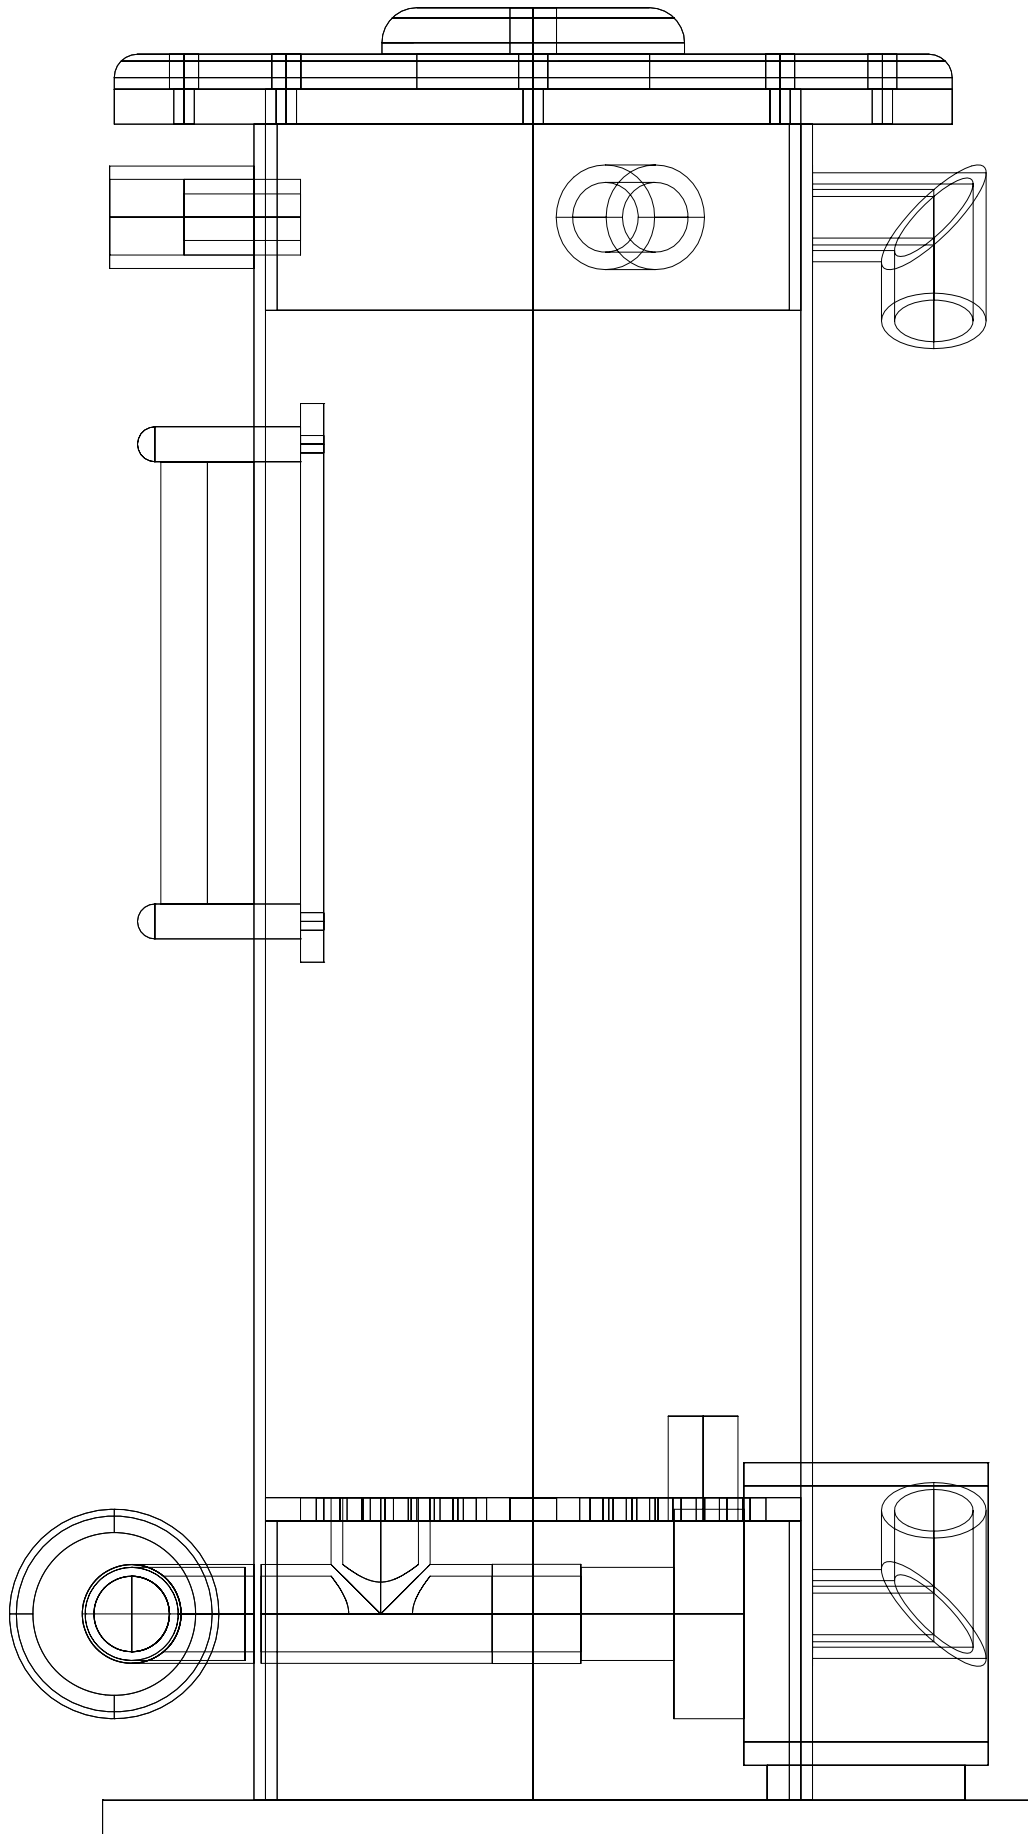

Dual Chamber Calcium Reactor - Front View

Dual Chamber Calcium Reactor - Right End View

Dual Chamber Calcium Reactor - Rear View

Dual Chamber Calcium Reactor - Rear View

Dual Chamber Calcium Reactor - Plan View

Pump Connections - Isometric View

Mag3 pump

1/2" slip to mail thread insert

1/2" "T" slip / slip / slip

1/2" x 1 1/2" sch 40 insert

1/2" slip / slip union

1/2" "T" slip / slip / thread

1/2" x 1 1/2" sch 40 insert

1/2" 90 elbow

1/2" Slip insert%
3/8" thread

1/2" x 1 1/2" sch 40 insert

1/2" x 1 1/2" sch 40 insert

Dual 6" Chamber Calcium Reactor Flange Plate

5/16" Bolt holes

Removable Top Plates

Bubble Counter Mounting Plate